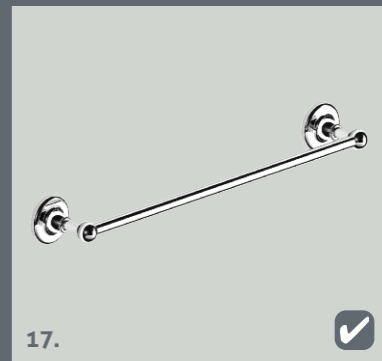

4. Magnum Tumbler and Holder

5. Magnum Robe Hook

6. Magnum 5 Piece Robe Hook

7. Magnum 600mm Towel Rail

8. Magnum Glass Shelf

9. Magnum Toilet Roll Holder

magnum

- | | | |
|---|--------|------|
| 1. Magnum Soap Dispenser Wall Mounted | Chrome | £47 |
| 2. Magnum Soap Dish | Chrome | £35 |
| 3. Magnum Floor Standing Toilet Roll and Brush Holder | Chrome | £109 |
| 4. Magnum Tumbler and Holder | Chrome | £35 |
| 5. Magnum Robe Hook | Chrome | £30 |
| 6. Magnum 5 Piece Robe Hook | Chrome | £41 |
| 7. Magnum 600mm Towel Rail | Chrome | £41 |
| 8. Magnum Glass Shelf | Chrome | £47 |
| 9. Magnum Toilet Roll Holder | Chrome | £35 |
| 10. Magnum Double Toilet Roll Holder | Chrome | £42 |
| 11. Magnum Towel Ring | Chrome | £35 |

10. Magnum Double Toilet Roll Holder

11. Magnum Towel Ring

Frosted Glass Chrome Plated Brass

accessories

woodbury

- 1. Woodbury Extendable Shaving Mirror Chrome £58
- 2. Woodbury Double Towel Rail Chrome £98
- 3. Woodbury Tumbler and Holder Chrome £47
- 4. Woodbury Wire Soap Dish Chrome £52
- 5. Woodbury Towel Ring Chrome £41
- 6. Woodbury Toilet Roll Holder Chrome £41
- 7. Woodbury Wire Sponge Basket Chrome £76
- 8. Woodbury Wire Corner Soap Basket Chrome £70
- 9. Woodbury Double Robe Hook Chrome £35