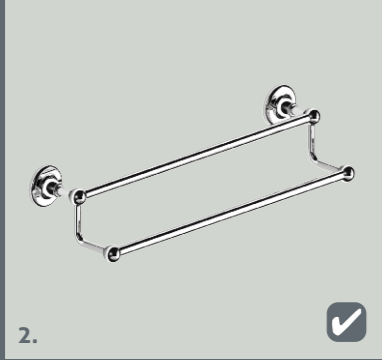

4. Quadro Soap Dish

5. Quadro Toilet Roll Holder

6. Quadro Towel Ring

7. Quadro Glass Shelf

8. Quadro 600mm Towel Rail

1. Magnum Soap Dispenser Wall Mounted

2. Magnum Soap Dish

3. Magnum Floor Standing Toilet Roll and Brush Holder

4. Magnum Tumbler and Holder

5. Magnum Robe Hook

6. Magnum 5 Piece Robe Hook

7. Magnum 600mm Towel Rail

8. Magnum Glass Shelf

9. Magnum Toilet Roll Holder

magnum

- | | | |
|---|--------|------|
| 1. Magnum Soap Dispenser Wall Mounted | Chrome | £47 |
| 2. Magnum Soap Dish | Chrome | £35 |
| 3. Magnum Floor Standing Toilet Roll and Brush Holder | Chrome | £109 |
| 4. Magnum Tumbler and Holder | Chrome | £35 |
| 5. Magnum Robe Hook | Chrome | £30 |
| 6. Magnum 5 Piece Robe Hook | Chrome | £41 |
| 7. Magnum 600mm Towel Rail | Chrome | £41 |
| 8. Magnum Glass Shelf | Chrome | £47 |
| 9. Magnum Toilet Roll Holder | Chrome | £35 |
| 10. Magnum Double Toilet Roll Holder | Chrome | £42 |
| 11. Magnum Towel Ring | Chrome | £35 |

10. Magnum Double Toilet Roll Holder

11. Magnum Towel Ring

Frosted Glass Chrome Plated Brass

accessories

woodbury

- 1. Woodbury Extendable Shaving Mirror Chrome £58
- 2. Woodbury Double Towel Rail Chrome £98
- 3. Woodbury Tumbler and Holder Chrome £47
- 4. Woodbury Wire Soap Dish Chrome £52
- 5. Woodbury Towel Ring Chrome £41
- 6. Woodbury Toilet Roll Holder Chrome £41
- 7. Woodbury Wire Sponge Basket Chrome £76
- 8. Woodbury Wire Corner Soap Basket Chrome £70
- 9. Woodbury Double Robe Hook Chrome £35