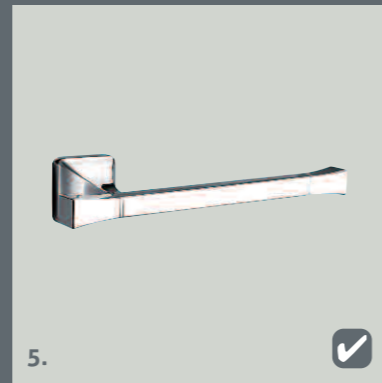

accessories

All the items you need to complete your bathroom vision are here. Add the finishing touches with a range of charming accessories, which are all built to the highest standards.

accessories
p272

lighting
p281

accessories

vienna

- 1. Vienna Toilet Brush and Holder Chrome £52
- 2. Vienna Tumbler and Holder Chrome £41
- 3. Vienna 600mm Towel Rail Chrome £47
- 4. Vienna Glass Shelf Chrome £52
- 5. Vienna Toilet Roll Holder Chrome £35
- 6. Vienna Robe Hook Chrome £30
- 7. Vienna Soap Dish Chrome £41
- 8. Vienna Towel Ring Chrome £47