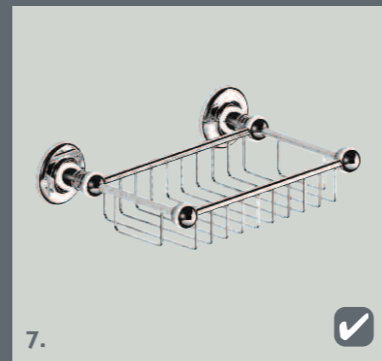

4. Quadro Soap Dish

5. Quadro Toilet Roll Holder

6. Quadro Towel Ring

7. Quadro Glass Shelf

8. Quadro 600mm Towel Rail

1. Magnum Soap Dispenser Wall Mounted

2. Magnum Soap Dish

3. Magnum Floor Standing Toilet Roll and Brush Holder

4. Magnum Tumbler and Holder

5. Magnum Robe Hook

6. Magnum 5 Piece Robe Hook

7. Magnum 600mm Towel Rail

8. Magnum Glass Shelf

9. Magnum Toilet Roll Holder

magnum

- | | | |
|---|--------|------|
| 1. Magnum Soap Dispenser Wall Mounted | Chrome | £47 |
| 2. Magnum Soap Dish | Chrome | £35 |
| 3. Magnum Floor Standing Toilet Roll and Brush Holder | Chrome | £109 |
| 4. Magnum Tumbler and Holder | Chrome | £35 |
| 5. Magnum Robe Hook | Chrome | £30 |
| 6. Magnum 5 Piece Robe Hook | Chrome | £41 |
| 7. Magnum 600mm Towel Rail | Chrome | £41 |
| 8. Magnum Glass Shelf | Chrome | £47 |
| 9. Magnum Toilet Roll Holder | Chrome | £35 |
| 10. Magnum Double Toilet Roll Holder | Chrome | £42 |
| 11. Magnum Towel Ring | Chrome | £35 |

10. Magnum Double Toilet Roll Holder

11. Magnum Towel Ring

Frosted Glass Chrome Plated Brass

accessories

woodbury

- 1. Woodbury Extendable Shaving Mirror Chrome £58
- 2. Woodbury Double Towel Rail Chrome £98
- 3. Woodbury Tumbler and Holder Chrome £47
- 4. Woodbury Wire Soap Dish Chrome £52
- 5. Woodbury Towel Ring Chrome £41
- 6. Woodbury Toilet Roll Holder Chrome £41
- 7. Woodbury Wire Sponge Basket Chrome £76
- 8. Woodbury Wire Corner Soap Basket Chrome £70
- 9. Woodbury Double Robe Hook Chrome £35