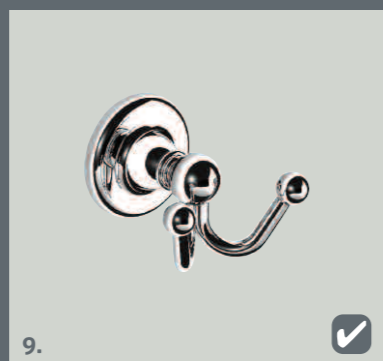

4. Magnum Tumbler and Holder

5. Magnum Robe Hook

6. Magnum 5 Piece Robe Hook

7. Magnum 600mm Towel Rail

8. Magnum Glass Shelf

9. Magnum Toilet Roll Holder

magnum

- | | | |
|---|--------|------|
| 1. Magnum Soap Dispenser Wall Mounted | Chrome | £47 |
| 2. Magnum Soap Dish | Chrome | £35 |
| 3. Magnum Floor Standing Toilet Roll and Brush Holder | Chrome | £109 |
| 4. Magnum Tumbler and Holder | Chrome | £35 |
| 5. Magnum Robe Hook | Chrome | £30 |
| 6. Magnum 5 Piece Robe Hook | Chrome | £41 |
| 7. Magnum 600mm Towel Rail | Chrome | £41 |
| 8. Magnum Glass Shelf | Chrome | £47 |
| 9. Magnum Toilet Roll Holder | Chrome | £35 |
| 10. Magnum Double Toilet Roll Holder | Chrome | £42 |
| 11. Magnum Towel Ring | Chrome | £35 |

10. Magnum Double Toilet Roll Holder

11. Magnum Towel Ring

Frosted Glass Chrome Plated Brass

accessories

woodbury

- 1. Woodbury Extendable Shaving Mirror Chrome £58
- 2. Woodbury Double Towel Rail Chrome £98
- 3. Woodbury Tumbler and Holder Chrome £47
- 4. Woodbury Wire Soap Dish Chrome £52
- 5. Woodbury Towel Ring Chrome £41
- 6. Woodbury Toilet Roll Holder Chrome £41
- 7. Woodbury Wire Sponge Basket Chrome £76
- 8. Woodbury Wire Corner Soap Basket Chrome £70
- 9. Woodbury Double Robe Hook Chrome £35

Frosted Glass
 Chrome Plated Brass

- 1. Lynx Towel Ring Chrome £47
- 2. Lynx Toilet Brush and Holder Chrome £47
- 3. Lynx Soap Dish Chrome £35
- 4. Lynx Toothbrush and Tumbler Holder with Tumbler Chrome £35
- 5. Lynx Glass Shelf Chrome £52
- 6. Lynx Soap Dispenser Chrome £35
- 7. Lynx 600mm Towel Rail Chrome £52
- 8. Lynx Toilet Roll Holder Chrome £35
- 9. Lynx Robe Hook Chrome £30