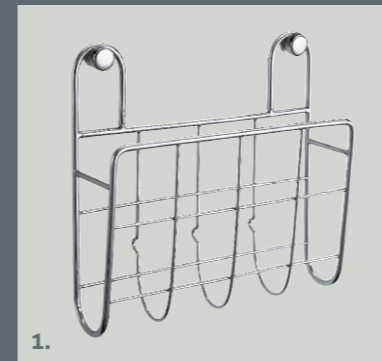

1. Domingo Magazine Rack Chrome £33
2. Bavora Clothes Line Chrome £33
3. Santa Rosa Triple Triangular Corner Glass Shelf Chrome £151
4. Angulla Double Triangular Corner Glass Shelf Chrome £135
5. Alberta Rounded Double Glass Shelf Chrome £135
6. Rostock Rounded Triple Glass Shelf Chrome £151

❄️ Frosted Glass
✓ Chrome Plated Brass