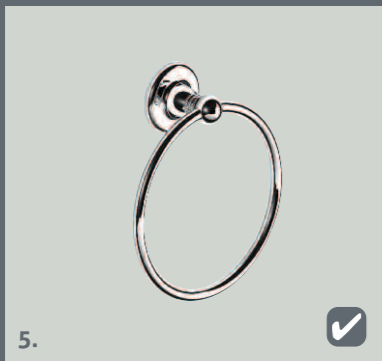

4. Magnum Tumbler and Holder

5. Magnum Robe Hook

6. Magnum 5 Piece Robe Hook

7. Magnum 600mm Towel Rail

8. Magnum Glass Shelf

9. Magnum Toilet Roll Holder

magnum

- | | | |
|---|--------|------|
| 1. Magnum Soap Dispenser Wall Mounted | Chrome | £47 |
| 2. Magnum Soap Dish | Chrome | £35 |
| 3. Magnum Floor Standing Toilet Roll and Brush Holder | Chrome | £109 |
| 4. Magnum Tumbler and Holder | Chrome | £35 |
| 5. Magnum Robe Hook | Chrome | £30 |
| 6. Magnum 5 Piece Robe Hook | Chrome | £41 |
| 7. Magnum 600mm Towel Rail | Chrome | £41 |
| 8. Magnum Glass Shelf | Chrome | £47 |
| 9. Magnum Toilet Roll Holder | Chrome | £35 |
| 10. Magnum Double Toilet Roll Holder | Chrome | £42 |
| 11. Magnum Towel Ring | Chrome | £35 |

10. Magnum Double Toilet Roll Holder

11. Magnum Towel Ring

Frosted Glass Chrome Plated Brass

accessories

woodbury

- 1. Woodbury Extendable Shaving Mirror Chrome £58
- 2. Woodbury Double Towel Rail Chrome £98
- 3. Woodbury Tumbler and Holder Chrome £47
- 4. Woodbury Wire Soap Dish Chrome £52
- 5. Woodbury Towel Ring Chrome £41
- 6. Woodbury Toilet Roll Holder Chrome £41
- 7. Woodbury Wire Sponge Basket Chrome £76
- 8. Woodbury Wire Corner Soap Basket Chrome £70
- 9. Woodbury Double Robe Hook Chrome £35

- 10. Woodbury Soap Dish Chrome £52
- 11. Woodbury Mirror with Glass Mounting Chrome £103
- 12. Woodbury Shower Caddy Basket Chrome £115
- 13. Woodbury Toilet Brush & Holder Chrome £63
- 14. Woodbury Tumblers and Double Holder Chrome £58
- 15. Woodbury Dog Bone Toilet Roll Holder Chrome £58
- 16. Woodbury Bath Rack Chrome £166
- 17. Woodbury Single Towel Rail Chrome £58
- 18. Woodbury Gallery Shelf Chrome £81