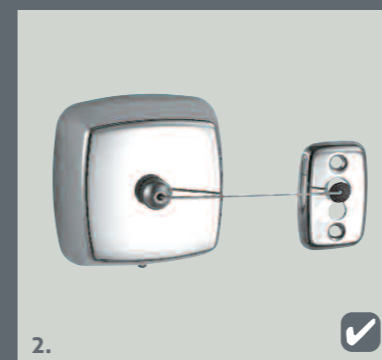

1. Domingo Magazine Rack Chrome £33
2. Bavora Clothes Line Chrome £33
3. Santa Rosa Triple Triangular Corner Glass Shelf Chrome £151
4. Angulla Double Triangular Corner Glass Shelf Chrome £135
5. Alberta Rounded Double Glass Shelf Chrome £135
6. Rostock Rounded Triple Glass Shelf Chrome £151

❄️ Frosted Glass
✓ Chrome Plated Brass