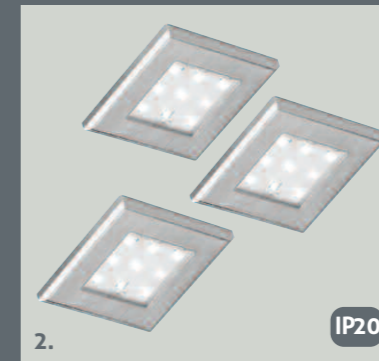

accessories

1. **LED Light Pack**
  Includes 4 x 15mm cool LED white lights
  £48
2. **Quattro Light Pack**
  Includes 3 x cool LED white lights
  £75
3. **LED Strip Light Starter Kit**
  Starter kit consists of 1 x 300mm RGB strip, 1 x Power Converter that will run up to 13 strips, receiver, relevant connectors, cables and hand held remote controller
  £105
4. **LED Add on kit**
   Includes 3 x 300mm RGB strips and connectors
   £69
4. **LED Walkover Lighting Kit**
  Includes 6 lights and Power converter
  £191
5. **Illuminated Shelving**
  W 500mm x D 175mm £112
  W 600mm x D 170mm £122
6. **Shower light**
  Single low voltage fire rated IP65 shower downlight kit in chrome. Includes fire rated down light, fully dimmable transformer and 35W LV Lamp
  £30
7. **Infra Red Motion Detector Sensor Light Kit**
  Automatically switches on halogen or LED lighting. Maximum capacity 500W. Maximum range 2.5metres
  £95
8. **Chrome Shaver Socket**
  Dual Voltage shaver socket
  £42