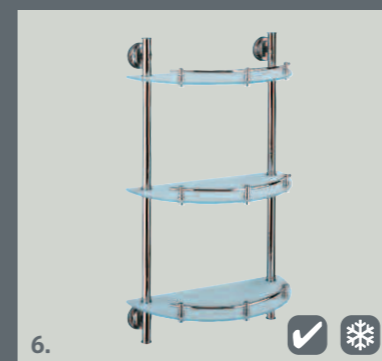

1. Domingo Magazine Rack Chrome £33
2. Bavora Clothes Line Chrome £33
3. Santa Rosa Triple Triangular Corner Glass Shelf Chrome £151
4. Angulla Double Triangular Corner Glass Shelf Chrome £135
5. Alberta Rounded Double Glass Shelf Chrome £135
6. Rostock Rounded Triple Glass Shelf Chrome £151

❄️ Frosted Glass
✓ Chrome Plated Brass