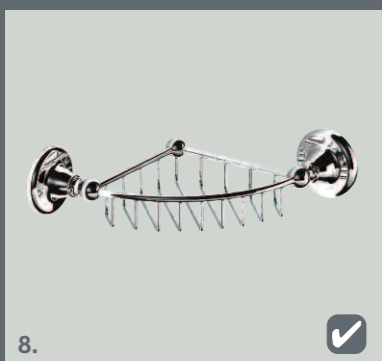

4. Quadro Soap Dish

5. Quadro Toilet Roll Holder

6. Quadro Towel Ring

7. Quadro Glass Shelf

8. Quadro 600mm Towel Rail

1. Magnum Soap Dispenser Wall Mounted

2. Magnum Soap Dish

3. Magnum Floor Standing Toilet Roll and Brush Holder

4. Magnum Tumbler and Holder

5. Magnum Robe Hook

6. Magnum 5 Piece Robe Hook

7. Magnum 600mm Towel Rail

8. Magnum Glass Shelf

9. Magnum Toilet Roll Holder

magnum

- | | | |
|---|--------|------|
| 1. Magnum Soap Dispenser Wall Mounted | Chrome | £47 |
| 2. Magnum Soap Dish | Chrome | £35 |
| 3. Magnum Floor Standing Toilet Roll and Brush Holder | Chrome | £109 |
| 4. Magnum Tumbler and Holder | Chrome | £35 |
| 5. Magnum Robe Hook | Chrome | £30 |
| 6. Magnum 5 Piece Robe Hook | Chrome | £41 |
| 7. Magnum 600mm Towel Rail | Chrome | £41 |
| 8. Magnum Glass Shelf | Chrome | £47 |
| 9. Magnum Toilet Roll Holder | Chrome | £35 |
| 10. Magnum Double Toilet Roll Holder | Chrome | £42 |
| 11. Magnum Towel Ring | Chrome | £35 |

10. Magnum Double Toilet Roll Holder

11. Magnum Towel Ring

Frosted Glass Chrome Plated Brass

accessories

woodbury

- 1. Woodbury Extendable Shaving Mirror Chrome £58
- 2. Woodbury Double Towel Rail Chrome £98
- 3. Woodbury Tumbler and Holder Chrome £47
- 4. Woodbury Wire Soap Dish Chrome £52
- 5. Woodbury Towel Ring Chrome £41
- 6. Woodbury Toilet Roll Holder Chrome £41
- 7. Woodbury Wire Sponge Basket Chrome £76
- 8. Woodbury Wire Corner Soap Basket Chrome £70
- 9. Woodbury Double Robe Hook Chrome £35