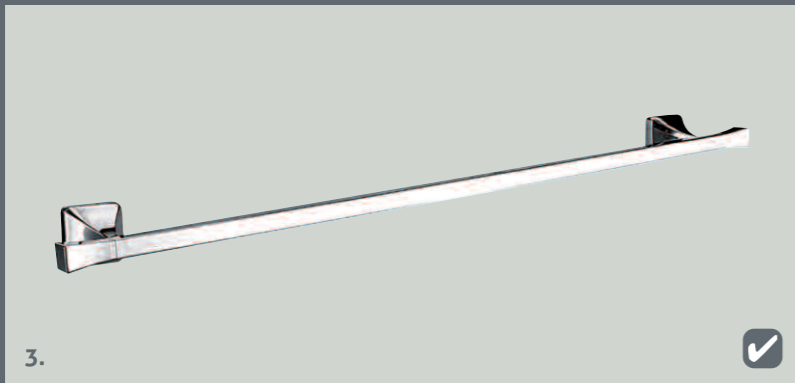

lighting
p281

accessories

vienna

- 1. Vienna Toilet Brush and Holder Chrome £52
- 2. Vienna Tumbler and Holder Chrome £41
- 3. Vienna 600mm Towel Rail Chrome £47
- 4. Vienna Glass Shelf Chrome £52
- 5. Vienna Toilet Roll Holder Chrome £35
- 6. Vienna Robe Hook Chrome £30
- 7. Vienna Soap Dish Chrome £41
- 8. Vienna Towel Ring Chrome £47