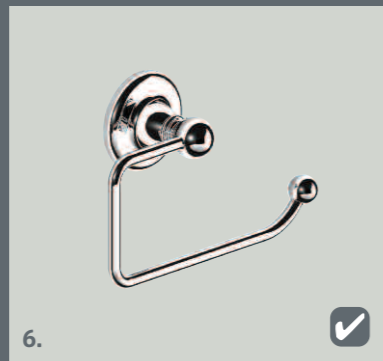

4. Magnum Tumbler and Holder

5. Magnum Robe Hook

6. Magnum 5 Piece Robe Hook

7. Magnum 600mm Towel Rail

8. Magnum Glass Shelf

9. Magnum Toilet Roll Holder

magnum

- | | | |
|---|--------|------|
| 1. Magnum Soap Dispenser Wall Mounted | Chrome | £47 |
| 2. Magnum Soap Dish | Chrome | £35 |
| 3. Magnum Floor Standing Toilet Roll and Brush Holder | Chrome | £109 |
| 4. Magnum Tumbler and Holder | Chrome | £35 |
| 5. Magnum Robe Hook | Chrome | £30 |
| 6. Magnum 5 Piece Robe Hook | Chrome | £41 |
| 7. Magnum 600mm Towel Rail | Chrome | £41 |
| 8. Magnum Glass Shelf | Chrome | £47 |
| 9. Magnum Toilet Roll Holder | Chrome | £35 |
| 10. Magnum Double Toilet Roll Holder | Chrome | £42 |
| 11. Magnum Towel Ring | Chrome | £35 |

10. Magnum Double Toilet Roll Holder

11. Magnum Towel Ring

Frosted Glass Chrome Plated Brass

accessories

woodbury

- 1. Woodbury Extendable Shaving Mirror Chrome £58
- 2. Woodbury Double Towel Rail Chrome £98
- 3. Woodbury Tumbler and Holder Chrome £47
- 4. Woodbury Wire Soap Dish Chrome £52
- 5. Woodbury Towel Ring Chrome £41
- 6. Woodbury Toilet Roll Holder Chrome £41
- 7. Woodbury Wire Sponge Basket Chrome £76
- 8. Woodbury Wire Corner Soap Basket Chrome £70
- 9. Woodbury Double Robe Hook Chrome £35

Frosted Glass
 Chrome Plated Brass

- 1. Lynx Towel Ring Chrome £47
- 2. Lynx Toilet Brush and Holder Chrome £47
- 3. Lynx Soap Dish Chrome £35
- 4. Lynx Toothbrush and Tumbler Holder with Tumbler Chrome £35
- 5. Lynx Glass Shelf Chrome £52
- 6. Lynx Soap Dispenser Chrome £35
- 7. Lynx 600mm Towel Rail Chrome £52
- 8. Lynx Toilet Roll Holder Chrome £35
- 9. Lynx Robe Hook Chrome £30