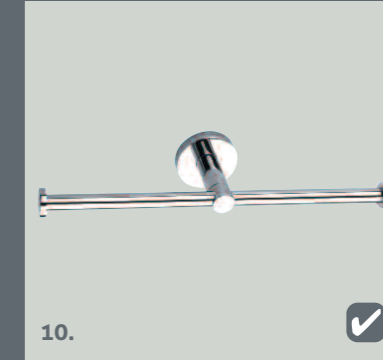

4. Quadro Soap Dish

5. Quadro Toilet Roll Holder

6. Quadro Towel Ring

7. Quadro Glass Shelf

8. Quadro 600mm Towel Rail

1. Magnum Soap Dispenser Wall Mounted

2. Magnum Soap Dish

3. Magnum Floor Standing Toilet Roll and Brush Holder

4. Magnum Tumbler and Holder

5. Magnum Robe Hook

6. Magnum 5 Piece Robe Hook

7. Magnum 600mm Towel Rail

8. Magnum Glass Shelf

9. Magnum Toilet Roll Holder

magnum

- | | | |
|---|--------|------|
| 1. Magnum Soap Dispenser Wall Mounted | Chrome | £47 |
| 2. Magnum Soap Dish | Chrome | £35 |
| 3. Magnum Floor Standing Toilet Roll and Brush Holder | Chrome | £109 |
| 4. Magnum Tumbler and Holder | Chrome | £35 |
| 5. Magnum Robe Hook | Chrome | £30 |
| 6. Magnum 5 Piece Robe Hook | Chrome | £41 |
| 7. Magnum 600mm Towel Rail | Chrome | £41 |
| 8. Magnum Glass Shelf | Chrome | £47 |
| 9. Magnum Toilet Roll Holder | Chrome | £35 |
| 10. Magnum Double Toilet Roll Holder | Chrome | £42 |
| 11. Magnum Towel Ring | Chrome | £35 |

10. Magnum Double Toilet Roll Holder

11. Magnum Towel Ring

Frosted Glass Chrome Plated Brass

accessories

woodbury

- 1. Woodbury Extendable Shaving Mirror Chrome £58
- 2. Woodbury Double Towel Rail Chrome £98
- 3. Woodbury Tumbler and Holder Chrome £47
- 4. Woodbury Wire Soap Dish Chrome £52
- 5. Woodbury Towel Ring Chrome £41
- 6. Woodbury Toilet Roll Holder Chrome £41
- 7. Woodbury Wire Sponge Basket Chrome £76
- 8. Woodbury Wire Corner Soap Basket Chrome £70
- 9. Woodbury Double Robe Hook Chrome £35