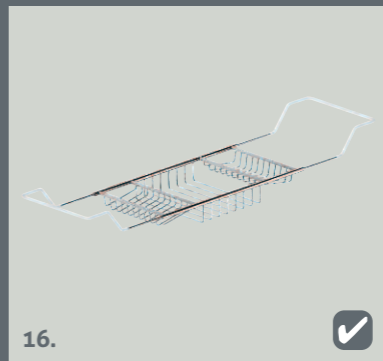

10. Magnum Double Toilet Roll Holder

11. Magnum Towel Ring

Frosted Glass Chrome Plated Brass

accessories

woodbury

- 1. Woodbury Extendable Shaving Mirror Chrome £58
- 2. Woodbury Double Towel Rail Chrome £98
- 3. Woodbury Tumbler and Holder Chrome £47
- 4. Woodbury Wire Soap Dish Chrome £52
- 5. Woodbury Towel Ring Chrome £41
- 6. Woodbury Toilet Roll Holder Chrome £41
- 7. Woodbury Wire Sponge Basket Chrome £76
- 8. Woodbury Wire Corner Soap Basket Chrome £70
- 9. Woodbury Double Robe Hook Chrome £35