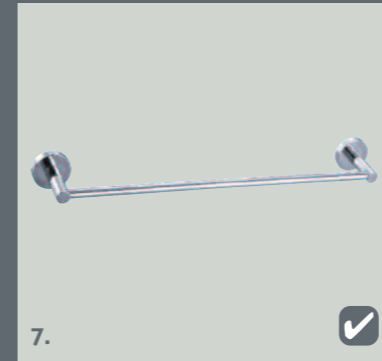

4. Quadro Soap Dish

5. Quadro Toilet Roll Holder

6. Quadro Towel Ring

7. Quadro Glass Shelf

8. Quadro 600mm Towel Rail

1. Magnum Soap Dispenser Wall Mounted

2. Magnum Soap Dish

3. Magnum Floor Standing Toilet Roll and Brush Holder

4. Magnum Tumbler and Holder

5. Magnum Robe Hook

6. Magnum 5 Piece Robe Hook

7. Magnum 600mm Towel Rail

8. Magnum Glass Shelf

9. Magnum Toilet Roll Holder

magnum

- | | | |
|---|--------|------|
| 1. Magnum Soap Dispenser Wall Mounted | Chrome | £47 |
| 2. Magnum Soap Dish | Chrome | £35 |
| 3. Magnum Floor Standing Toilet Roll and Brush Holder | Chrome | £109 |
| 4. Magnum Tumbler and Holder | Chrome | £35 |
| 5. Magnum Robe Hook | Chrome | £30 |
| 6. Magnum 5 Piece Robe Hook | Chrome | £41 |
| 7. Magnum 600mm Towel Rail | Chrome | £41 |
| 8. Magnum Glass Shelf | Chrome | £47 |
| 9. Magnum Toilet Roll Holder | Chrome | £35 |
| 10. Magnum Double Toilet Roll Holder | Chrome | £42 |
| 11. Magnum Towel Ring | Chrome | £35 |

10. Magnum Double Toilet Roll Holder

11. Magnum Towel Ring

Frosted Glass Chrome Plated Brass

accessories

woodbury

- 1. Woodbury Extendable Shaving Mirror Chrome £58
- 2. Woodbury Double Towel Rail Chrome £98
- 3. Woodbury Tumbler and Holder Chrome £47
- 4. Woodbury Wire Soap Dish Chrome £52
- 5. Woodbury Towel Ring Chrome £41
- 6. Woodbury Toilet Roll Holder Chrome £41
- 7. Woodbury Wire Sponge Basket Chrome £76
- 8. Woodbury Wire Corner Soap Basket Chrome £70
- 9. Woodbury Double Robe Hook Chrome £35