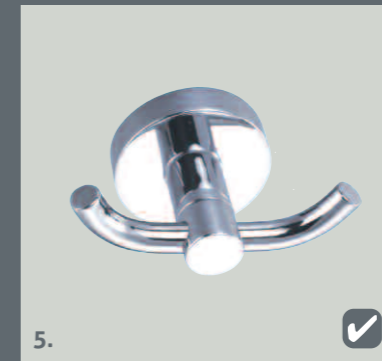

4. Quadro Soap Dish

5. Quadro Toilet Roll Holder

6. Quadro Towel Ring

7. Quadro Glass Shelf

8. Quadro 600mm Towel Rail

1. Magnum Soap Dispenser Wall Mounted

2. Magnum Soap Dish

3. Magnum Floor Standing Toilet Roll and Brush Holder

4. Magnum Tumbler and Holder

5. Magnum Robe Hook

6. Magnum 5 Piece Robe Hook

7. Magnum 600mm Towel Rail

8. Magnum Glass Shelf

9. Magnum Toilet Roll Holder

magnum

- | | | |
|---|--------|------|
| 1. Magnum Soap Dispenser Wall Mounted | Chrome | £47 |
| 2. Magnum Soap Dish | Chrome | £35 |
| 3. Magnum Floor Standing Toilet Roll and Brush Holder | Chrome | £109 |
| 4. Magnum Tumbler and Holder | Chrome | £35 |
| 5. Magnum Robe Hook | Chrome | £30 |
| 6. Magnum 5 Piece Robe Hook | Chrome | £41 |
| 7. Magnum 600mm Towel Rail | Chrome | £41 |
| 8. Magnum Glass Shelf | Chrome | £47 |
| 9. Magnum Toilet Roll Holder | Chrome | £35 |
| 10. Magnum Double Toilet Roll Holder | Chrome | £42 |
| 11. Magnum Towel Ring | Chrome | £35 |

10. Magnum Double Toilet Roll Holder

11. Magnum Towel Ring

Frosted Glass Chrome Plated Brass

accessories

woodbury

- 1. Woodbury Extendable Shaving Mirror Chrome £58
- 2. Woodbury Double Towel Rail Chrome £98
- 3. Woodbury Tumbler and Holder Chrome £47
- 4. Woodbury Wire Soap Dish Chrome £52
- 5. Woodbury Towel Ring Chrome £41
- 6. Woodbury Toilet Roll Holder Chrome £41
- 7. Woodbury Wire Sponge Basket Chrome £76
- 8. Woodbury Wire Corner Soap Basket Chrome £70
- 9. Woodbury Double Robe Hook Chrome £35