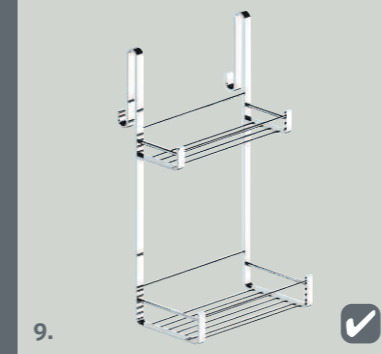

liberty

1. Liberty Floor Standing Toilet Roll and Brush Holder Chrome £109
2. Liberty Robe Hook Chrome £30
3. Liberty Toilet Brush and Holder Chrome £52
4. Liberty Toilet Roll Holder Chrome £35
5. Liberty Towel Ring Chrome £52
6. Liberty Soap Dish Chrome £35
7. Liberty Soap Dispenser Chrome £47
8. Liberty Tumbler and Holder Chrome £35
9. Liberty Shower Caddy Chrome £103
10. Liberty 600mm Towel Rail Chrome £52
11. Liberty Glass Shelf Chrome £52