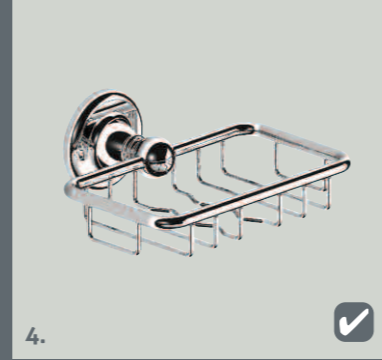

4. Quadro Soap Dish

5. Quadro Toilet Roll Holder

6. Quadro Towel Ring

7. Quadro Glass Shelf

8. Quadro 600mm Towel Rail

1. Magnum Soap Dispenser Wall Mounted

2. Magnum Soap Dish

3. Magnum Floor Standing Toilet Roll and Brush Holder

4. Magnum Tumbler and Holder

5. Magnum Robe Hook

6. Magnum 5 Piece Robe Hook

7. Magnum 600mm Towel Rail

8. Magnum Glass Shelf

9. Magnum Toilet Roll Holder

magnum

- | | | |
|---|--------|------|
| 1. Magnum Soap Dispenser Wall Mounted | Chrome | £47 |
| 2. Magnum Soap Dish | Chrome | £35 |
| 3. Magnum Floor Standing Toilet Roll and Brush Holder | Chrome | £109 |
| 4. Magnum Tumbler and Holder | Chrome | £35 |
| 5. Magnum Robe Hook | Chrome | £30 |
| 6. Magnum 5 Piece Robe Hook | Chrome | £41 |
| 7. Magnum 600mm Towel Rail | Chrome | £41 |
| 8. Magnum Glass Shelf | Chrome | £47 |
| 9. Magnum Toilet Roll Holder | Chrome | £35 |
| 10. Magnum Double Toilet Roll Holder | Chrome | £42 |
| 11. Magnum Towel Ring | Chrome | £35 |

10. Magnum Double Toilet Roll Holder

11. Magnum Towel Ring

Frosted Glass Chrome Plated Brass

accessories

woodbury

- 1. Woodbury Extendable Shaving Mirror Chrome £58
- 2. Woodbury Double Towel Rail Chrome £98
- 3. Woodbury Tumbler and Holder Chrome £47
- 4. Woodbury Wire Soap Dish Chrome £52
- 5. Woodbury Towel Ring Chrome £41
- 6. Woodbury Toilet Roll Holder Chrome £41
- 7. Woodbury Wire Sponge Basket Chrome £76
- 8. Woodbury Wire Corner Soap Basket Chrome £70
- 9. Woodbury Double Robe Hook Chrome £35

Frosted Glass
 Chrome Plated Brass

- 1. Lynx Towel Ring Chrome £47
- 2. Lynx Toilet Brush and Holder Chrome £47
- 3. Lynx Soap Dish Chrome £35
- 4. Lynx Toothbrush and Tumbler Holder with Tumbler Chrome £35
- 5. Lynx Glass Shelf Chrome £52
- 6. Lynx Soap Dispenser Chrome £35
- 7. Lynx 600mm Towel Rail Chrome £52
- 8. Lynx Toilet Roll Holder Chrome £35
- 9. Lynx Robe Hook Chrome £30