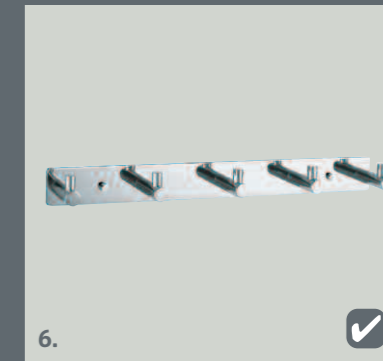

4. Quadro Soap Dish

5. Quadro Toilet Roll Holder

6. Quadro Towel Ring

7. Quadro Glass Shelf

8. Quadro 600mm Towel Rail

1. Magnum Soap Dispenser Wall Mounted

2. Magnum Soap Dish

3. Magnum Floor Standing Toilet Roll and Brush Holder

4. Magnum Tumbler and Holder

5. Magnum Robe Hook

6. Magnum 5 Piece Robe Hook

7. Magnum 600mm Towel Rail

8. Magnum Glass Shelf

9. Magnum Toilet Roll Holder

magnum

- | | | |
|---|--------|------|
| 1. Magnum Soap Dispenser Wall Mounted | Chrome | £47 |
| 2. Magnum Soap Dish | Chrome | £35 |
| 3. Magnum Floor Standing Toilet Roll and Brush Holder | Chrome | £109 |
| 4. Magnum Tumbler and Holder | Chrome | £35 |
| 5. Magnum Robe Hook | Chrome | £30 |
| 6. Magnum 5 Piece Robe Hook | Chrome | £41 |
| 7. Magnum 600mm Towel Rail | Chrome | £41 |
| 8. Magnum Glass Shelf | Chrome | £47 |
| 9. Magnum Toilet Roll Holder | Chrome | £35 |
| 10. Magnum Double Toilet Roll Holder | Chrome | £42 |
| 11. Magnum Towel Ring | Chrome | £35 |

10. Magnum Double Toilet Roll Holder

11. Magnum Towel Ring

Frosted Glass Chrome Plated Brass

accessories

woodbury

- 1. Woodbury Extendable Shaving Mirror Chrome £58
- 2. Woodbury Double Towel Rail Chrome £98
- 3. Woodbury Tumbler and Holder Chrome £47
- 4. Woodbury Wire Soap Dish Chrome £52
- 5. Woodbury Towel Ring Chrome £41
- 6. Woodbury Toilet Roll Holder Chrome £41
- 7. Woodbury Wire Sponge Basket Chrome £76
- 8. Woodbury Wire Corner Soap Basket Chrome £70
- 9. Woodbury Double Robe Hook Chrome £35