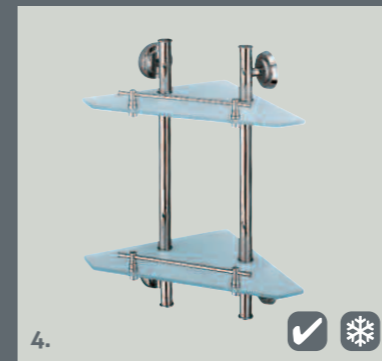

1. Domingo Magazine Rack Chrome £33
2. Bavora Clothes Line Chrome £33
3. Santa Rosa Triple Triangular Corner Glass Shelf Chrome £151
4. Angulla Double Triangular Corner Glass Shelf Chrome £135
5. Alberta Rounded Double Glass Shelf Chrome £135
6. Rostock Rounded Triple Glass Shelf Chrome £151

❄️ Frosted Glass
✓ Chrome Plated Brass