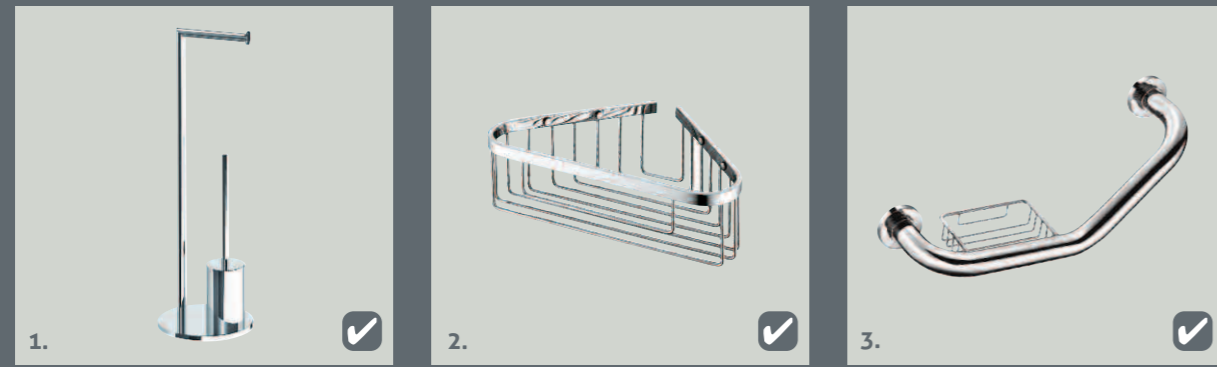

10. Magnum Double Toilet Roll Holder

11. Magnum Towel Ring

Frosted Glass Chrome Plated Brass

accessories

woodbury

- 1. Woodbury Extendable Shaving Mirror Chrome £58
- 2. Woodbury Double Towel Rail Chrome £98
- 3. Woodbury Tumbler and Holder Chrome £47
- 4. Woodbury Wire Soap Dish Chrome £52
- 5. Woodbury Towel Ring Chrome £41
- 6. Woodbury Toilet Roll Holder Chrome £41
- 7. Woodbury Wire Sponge Basket Chrome £76
- 8. Woodbury Wire Corner Soap Basket Chrome £70
- 9. Woodbury Double Robe Hook Chrome £35

Frosted Glass
 Chrome Plated Brass

- 1. Lynx Towel Ring Chrome £47
- 2. Lynx Toilet Brush and Holder Chrome £47
- 3. Lynx Soap Dish Chrome £35
- 4. Lynx Toothbrush and Tumbler Holder with Tumbler Chrome £35
- 5. Lynx Glass Shelf Chrome £52
- 6. Lynx Soap Dispenser Chrome £35
- 7. Lynx 600mm Towel Rail Chrome £52
- 8. Lynx Toilet Roll Holder Chrome £35
- 9. Lynx Robe Hook Chrome £30

- 1. Domingo Magazine Rack Chrome £33
- 2. Bavora Clothes Line Chrome £33
- 3. Santa Rosa Triple Triangular Corner Glass Shelf Chrome £151
- 4. Angulla Double Triangular Corner Glass Shelf Chrome £135
- 5. Alberta Rounded Double Glass Shelf Chrome £135
- 6. Rostock Rounded Triple Glass Shelf Chrome £151

❄️ Frosted Glass
 ✓ Chrome Plated Brass

- | | | | | | |
|--|--------|------|--------------------------------|--------|------|
| 1. Magnum Floor Standing Toilet Roll & Brush Holder | Chrome | £109 | 7. Triple Soap Basket | Chrome | £81 |
| 2. Single Soap Basket | Chrome | £41 | 8. Grab Rail 300mm | Chrome | £76 |
| 3. L Shape Grab Rail with Soap Dish | Chrome | £109 | 9. Double Soap Basket | Chrome | £58 |
| 4. Liberty Floor Standing Toilet Roll & Brush Holder | Chrome | £109 | 10. Double Shower Rack | Chrome | £109 |
| 5. L Shape Grab Rail | Chrome | £98 | 11. Towel Shelf with Towel Bar | Chrome | £120 |
| 6. Liberty Shower Caddy | Chrome | £103 | 12. Sponge Basket | Chrome | £63 |