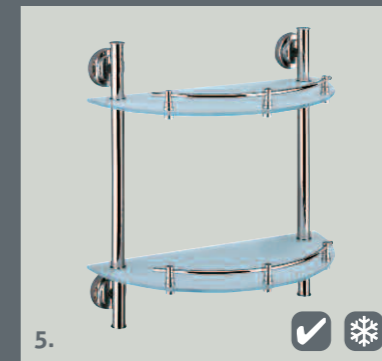

1. Domingo Magazine Rack Chrome £33
2. Bavora Clothes Line Chrome £33
3. Santa Rosa Triple Triangular Corner Glass Shelf Chrome £151
4. Angulla Double Triangular Corner Glass Shelf Chrome £135
5. Alberta Rounded Double Glass Shelf Chrome £135
6. Rostock Rounded Triple Glass Shelf Chrome £151

❄️ Frosted Glass
✓ Chrome Plated Brass