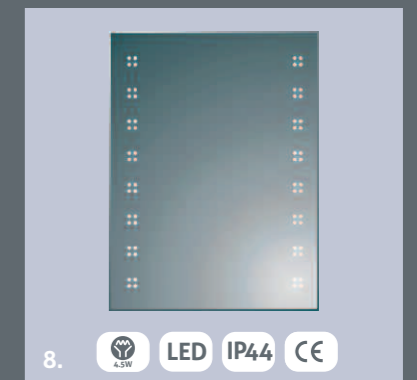

mirrors
&
cabinets

illuminated mirrors

- IP Rating
- LED Light Emitting Diodes
- Bulb Wattage
- CE Approved
- Bulb Sizes

1. Alexis Mirror	W 500 x D 700	£222
2. Cara Mirror	W 500 x D 700	£222
3. Nadine Mirror	W 600 x D 800	£238
4. Davina Mirror	W 500 x D 700	£210
5. Irene Mirror	W 700 x D 500	£222
6. Jasmine Mirror	W 600 x D 600	£222

Infra red
Our mirrors are activated by infra red motion sensors

Infra red
Our mirrors are activated by infra red motion sensors

7. Lynda Mirror	W 1000 x D 700	£243
8. Rochelle Mirror	W 500 x D 700	£238
9. Tessa Mirror	W 400 x D 600	£200
10. Cristal Mirror	W 600 x D 800	£222
11. Miya Mirror	W 600 x D 800	£222