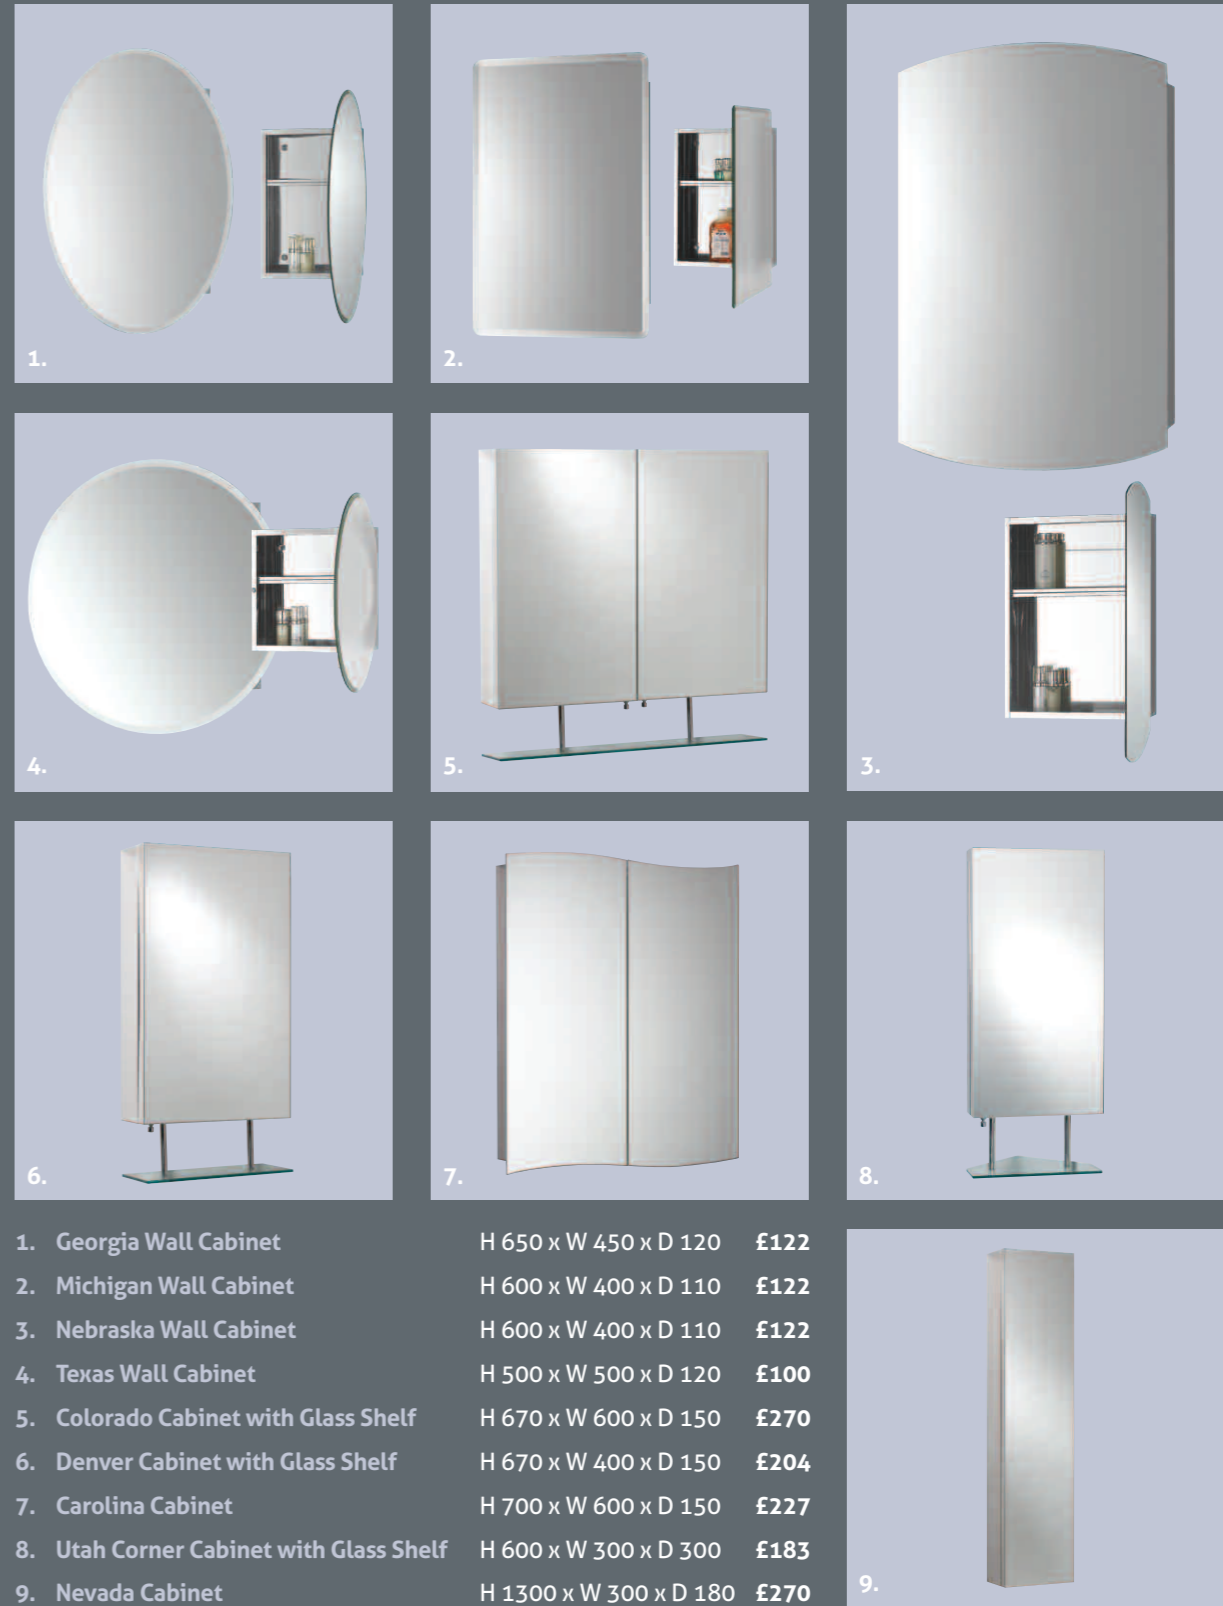

wall cabinets in stainless steel

1. Georgia Wall Cabinet H 650 x W 450 x D 120 £122
2. Michigan Wall Cabinet H 600 x W 400 x D 110 £122
3. Nebraska Wall Cabinet H 600 x W 400 x D 110 £122
4. Texas Wall Cabinet H 500 x W 500 x D 120 £100
5. Colorado Cabinet with Glass Shelf H 670 x W 600 x D 150 £270
6. Denver Cabinet with Glass Shelf H 670 x W 400 x D 150 £204
7. Carolina Cabinet H 700 x W 600 x D 150 £227
8. Utah Corner Cabinet with Glass Shelf H 600 x W 300 x D 300 £183
9. Nevada Cabinet H 1300 x W 300 x D 180 £270