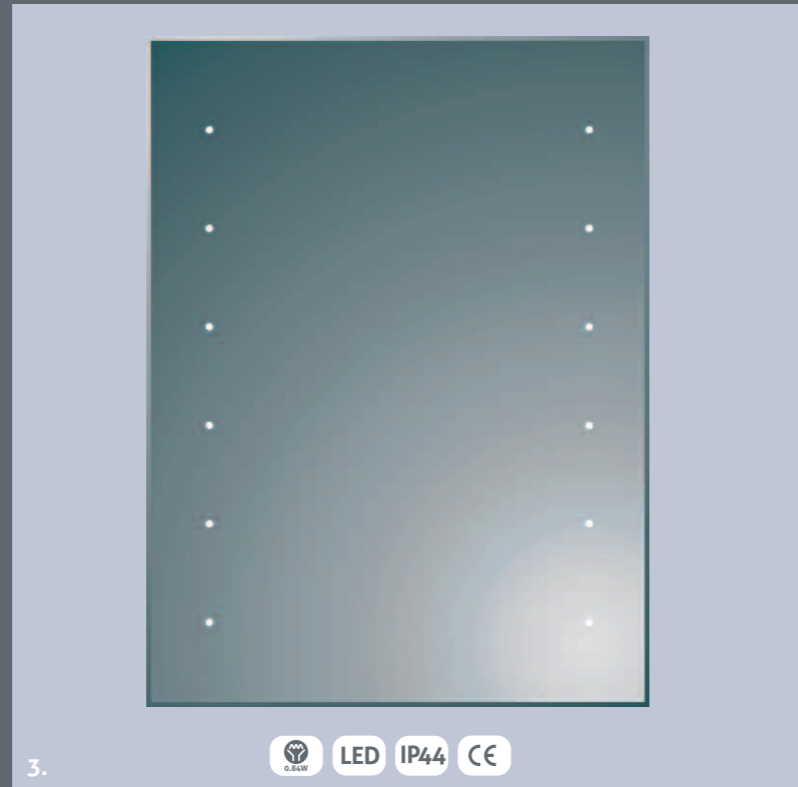

- 5. Ruby Mirror
- 6. Evie Mirror
- 7. Bryony Mirror
- 8. Amelia Mirror

W 800 x D 600
W 900 x D 600
W 600 x D 800
W 600 x D 600

£259
£270
£270
£259

Infra red
Our mirrors are activated by infra red motion sensors

mirrors
&
cabinets

illuminated mirrors

-  IP Rating
-  LED Light Emitting Diodes
-  Bulb Wattage
-  CE Approved
-  Bulb Sizes

- | | | |
|-------------------|---------------|------|
| 1. Alexis Mirror | W 500 x D 700 | £222 |
| 2. Cara Mirror | W 500 x D 700 | £222 |
| 3. Nadine Mirror | W 600 x D 800 | £238 |
| 4. Davina Mirror | W 500 x D 700 | £210 |
| 5. Irene Mirror | W 700 x D 500 | £222 |
| 6. Jasmine Mirror | W 600 x D 600 | £222 |