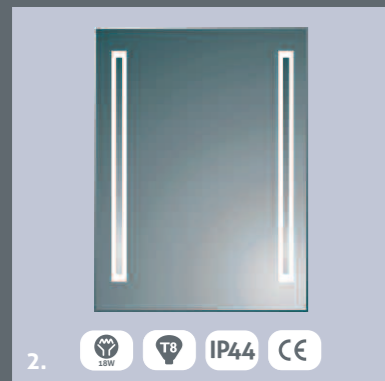

- 5. Ruby Mirror
- 6. Evie Mirror
- 7. Bryony Mirror
- 8. Amelia Mirror

W 800 x D 600
W 900 x D 600
W 600 x D 800
W 600 x D 600

£259
£270
£270
£259

Infra red
Our mirrors are activated by infra red motion sensors

mirrors
&
cabinets

illuminated mirrors

-  IP Rating
-  LED Light Emitting Diodes
-  Bulb Wattage
-  CE Approved
-  Bulb Sizes

- | | | |
|-------------------|---------------|------|
| 1. Alexis Mirror | W 500 x D 700 | £222 |
| 2. Cara Mirror | W 500 x D 700 | £222 |
| 3. Nadine Mirror | W 600 x D 800 | £238 |
| 4. Davina Mirror | W 500 x D 700 | £210 |
| 5. Irene Mirror | W 700 x D 500 | £222 |
| 6. Jasmine Mirror | W 600 x D 600 | £222 |