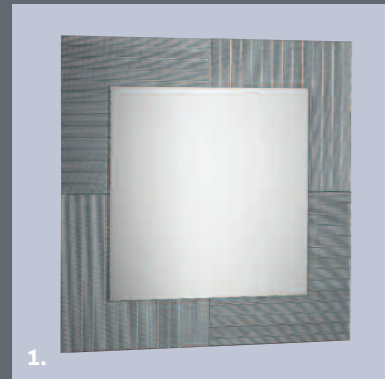

Infra red
Our mirrors are activated by infra red motion sensors

Infra red
Our mirrors are activated by infra red motion sensors

- | | | |
|--------------------|----------------|------|
| 7. Lynda Mirror | W 1000 x D 700 | £243 |
| 8. Rochelle Mirror | W 500 x D 700 | £238 |
| 9. Tessa Mirror | W 400 x D 600 | £200 |
| 10. Cristal Mirror | W 600 x D 800 | £222 |
| 11. Miya Mirror | W 600 x D 800 | £222 |

mirrors
&
cabinets

mirrors

- | | | |
|----------------------------------|----------------|------|
| 1. Eleanor Mirror | W 600 x D 600 | £105 |
| 2. Keira Mirror with Glass Shelf | W 650 x D 900 | £116 |
| 3. Erika Mirror with Glass Shelf | W 650 x D 900 | £116 |
| 4. Angel Mirror with Glass Shelf | W 500 x D 900 | £116 |
| 5. Ronin 700 Mirror | W 500 x D 700 | £103 |
| 6. Ronin 900 Mirror | W 900 x D 600 | £114 |
| 7. Ronin 1000 Mirror | W 400 x D 1000 | £125 |