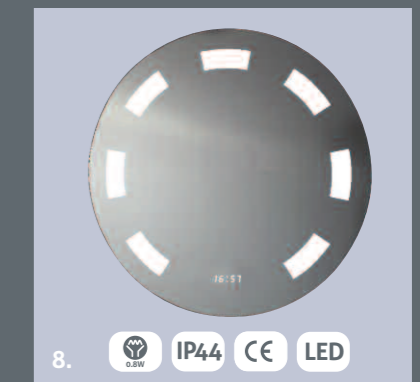

**illuminated
mirrors**
p244

mirrors
p248

**wall cabinets
including
illuminated**
p250

mirrors
&
cabinets

illuminated mirrors with digital clock

- IP IP Rating
- Bulb Wattage
- CE CE Approved
- Bulb Sizes
- LED Light Emitting Diode

- 1. Nola Mirror
- 2. Tilly Mirror
- 3. Kimi Mirror
- 4. Poppy Mirror

W 500 x D 700
W 600 x D 800
W 600 x D 800
W 500 x D 700

£247
£259
£259
£259

Infra red
Our mirrors are activated by infra red motion sensors

- 5. Ruby Mirror
- 6. Evie Mirror
- 7. Bryony Mirror
- 8. Amelia Mirror

W 800 x D 600
W 900 x D 600
W 600 x D 800
W 600 x D 600

£259
£270
£270
£259

Infra red
Our mirrors are activated by infra red motion sensors

mirrors
&
cabinets

illuminated mirrors

-  IP Rating
-  LED Light Emitting Diodes
-  Bulb Wattage
-  CE Approved
-  Bulb Sizes

- | | | |
|-------------------|---------------|------|
| 1. Alexis Mirror | W 500 x D 700 | £222 |
| 2. Cara Mirror | W 500 x D 700 | £222 |
| 3. Nadine Mirror | W 600 x D 800 | £238 |
| 4. Davina Mirror | W 500 x D 700 | £210 |
| 5. Irene Mirror | W 700 x D 500 | £222 |
| 6. Jasmine Mirror | W 600 x D 600 | £222 |