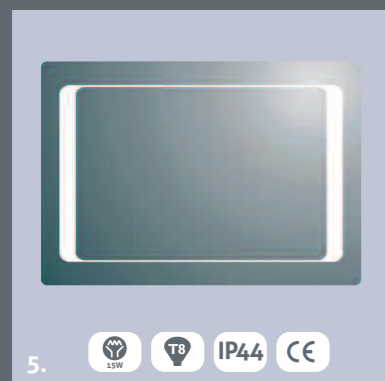

- 5. Ruby Mirror
- 6. Evie Mirror
- 7. Bryony Mirror
- 8. Amelia Mirror

W 800 x D 600
W 900 x D 600
W 600 x D 800
W 600 x D 600

£259
£270
£270
£259

Infra red
Our mirrors are activated by infra red motion sensors

mirrors
&
cabinets

illuminated mirrors

-  IP Rating
-  LED Light Emitting Diodes
-  Bulb Wattage
-  CE Approved
-  Bulb Sizes

- | | | |
|-------------------|---------------|------|
| 1. Alexis Mirror | W 500 x D 700 | £222 |
| 2. Cara Mirror | W 500 x D 700 | £222 |
| 3. Nadine Mirror | W 600 x D 800 | £238 |
| 4. Davina Mirror | W 500 x D 700 | £210 |
| 5. Irene Mirror | W 700 x D 500 | £222 |
| 6. Jasmine Mirror | W 600 x D 600 | £222 |